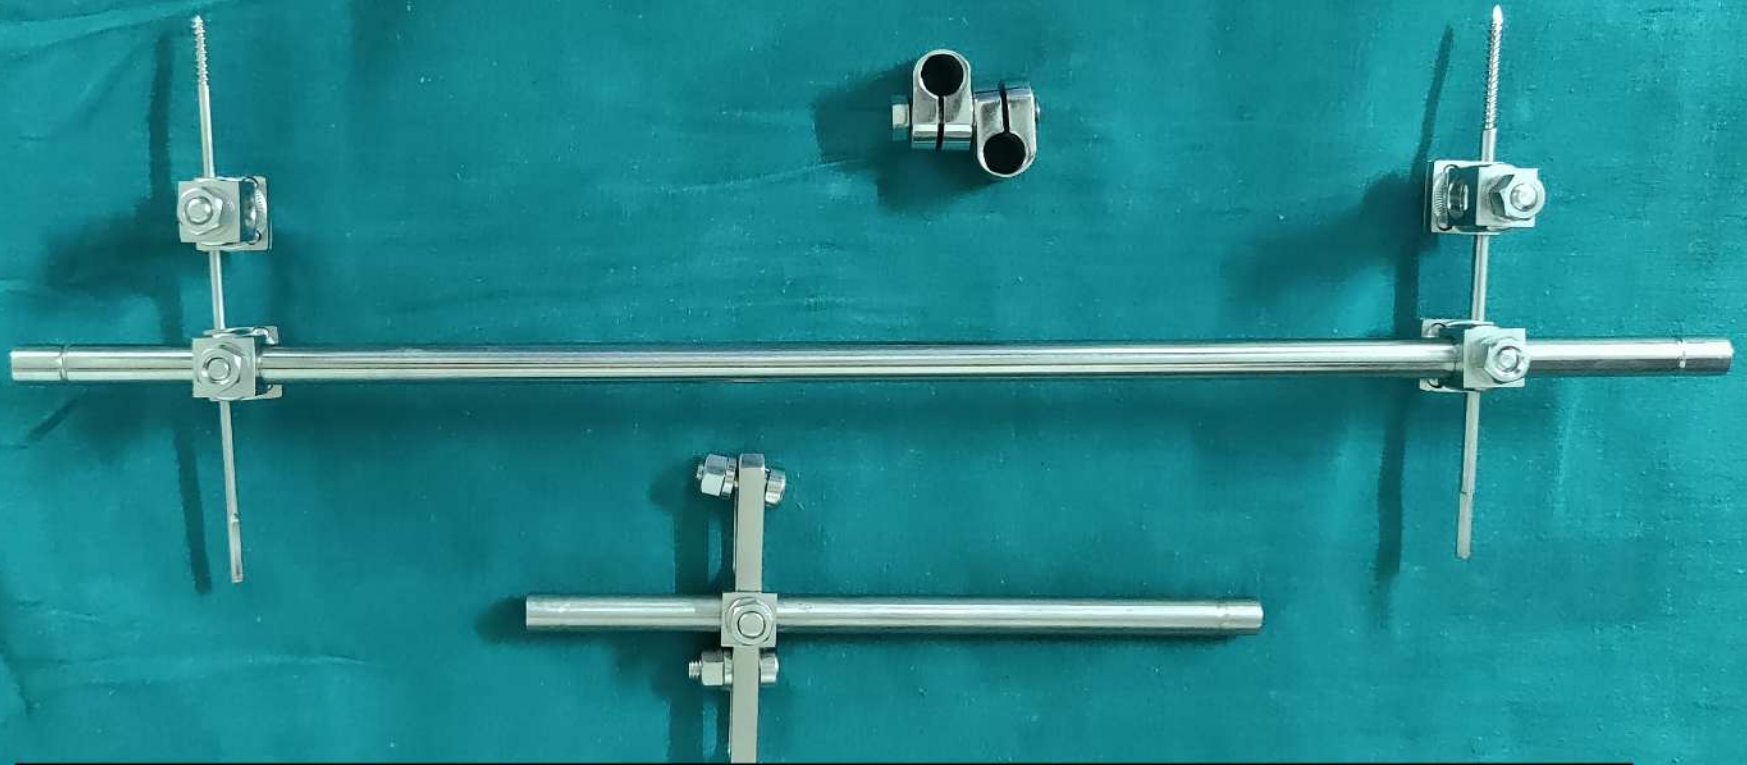

2.5

STANZ PIN

C.C. SCREW

CORTICAL SCREW

EXTERNAL FIXATOR

CANCELLOUS SCREW

SPANNER

PLIER